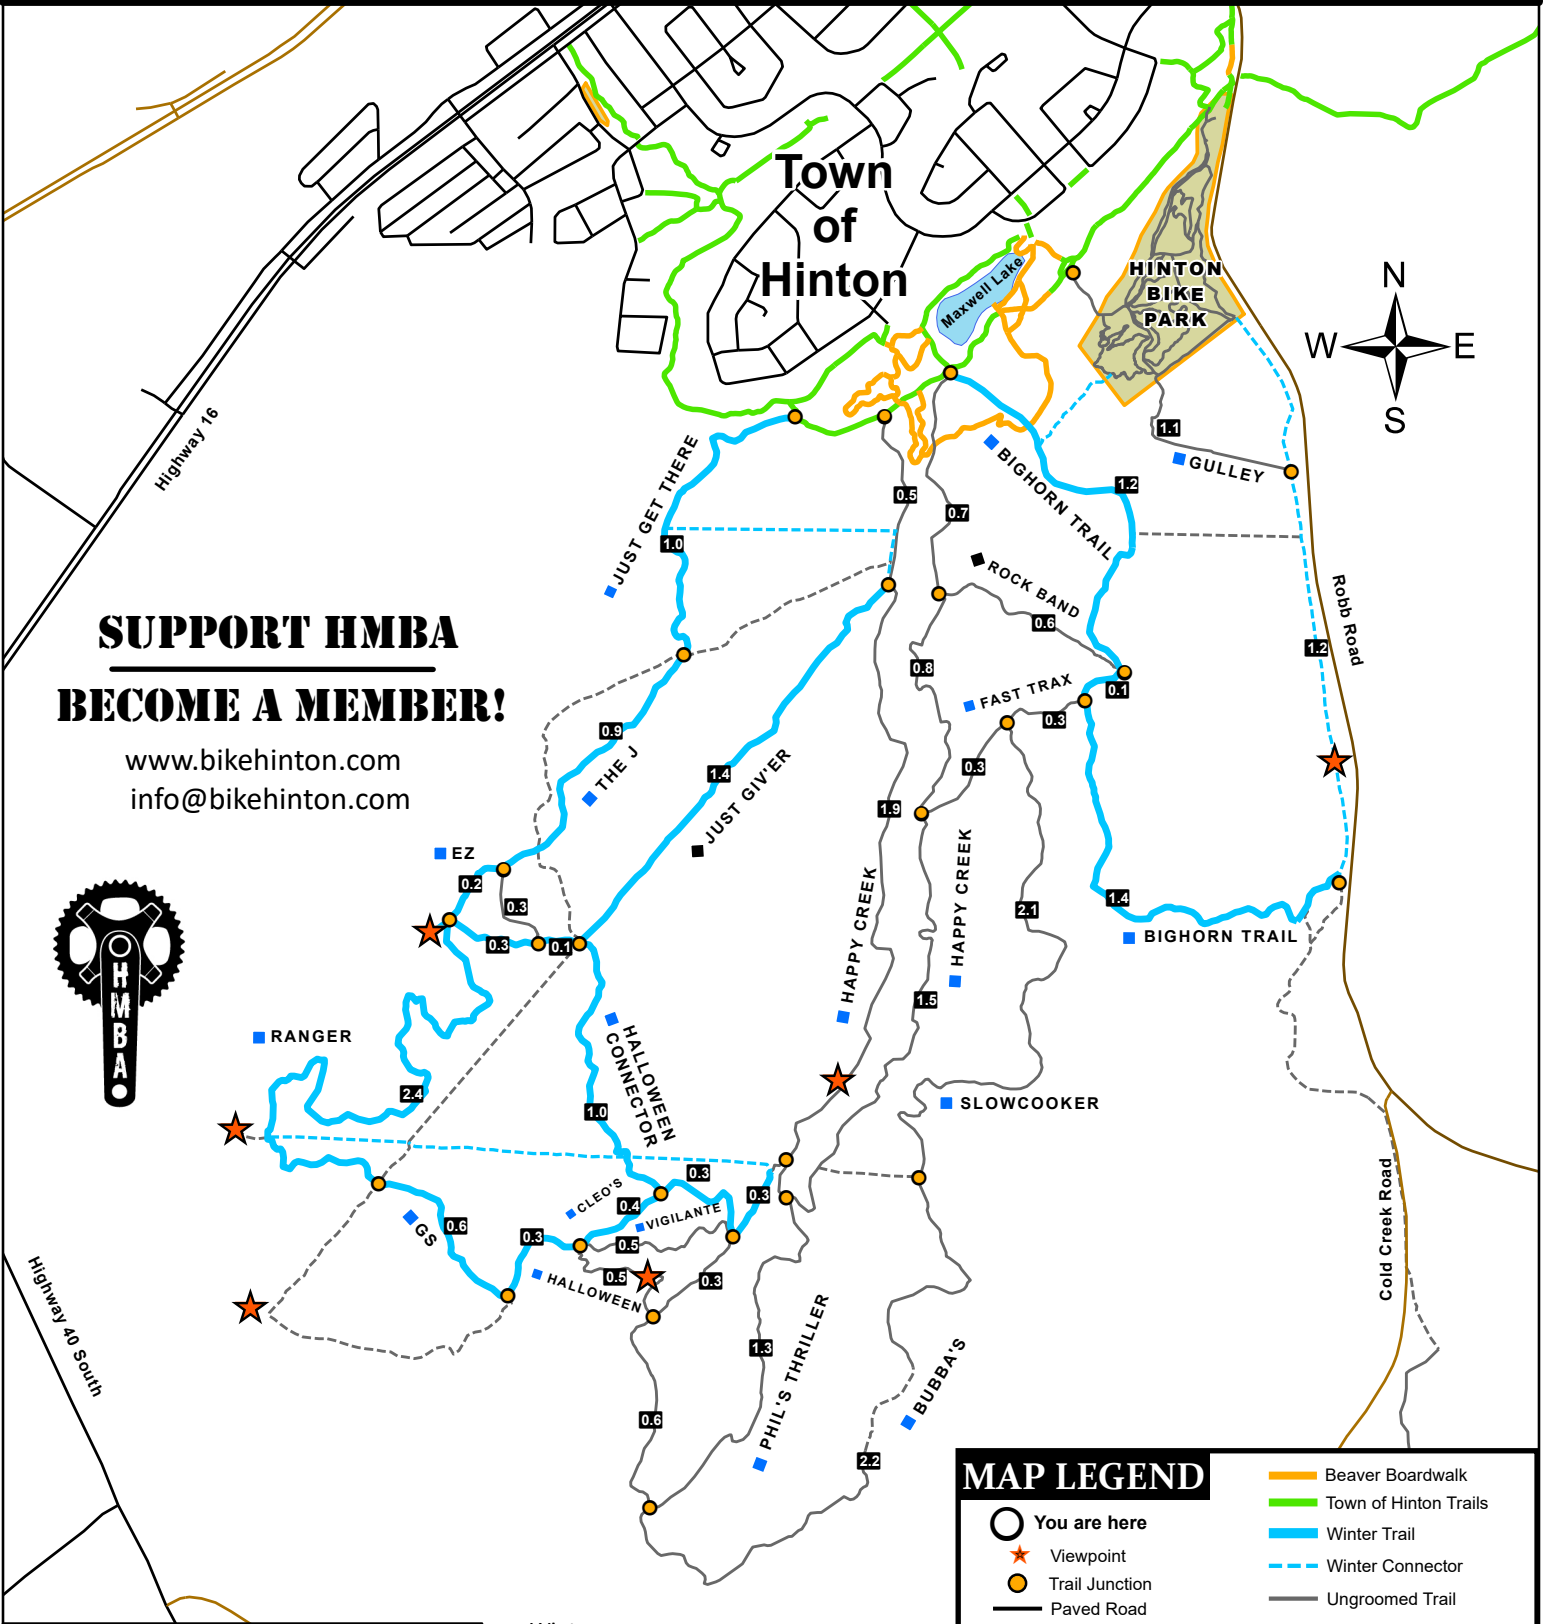

WINTER TRAIL MAP

**SUPPORT HMBA
BECOME A MEMBER!**

www.bikehinton.com
info@bikehinton.com

UTM 11, NAD 83 1:22,000
0 0.25 0.5 0.75 1 km

Winter grooming supported by

MAP LEGEND

- You are here
- Viewpoint
- Trail Junction
- Paved Road
- Gravel Road
- Beaver Boardwalk
- Town of Hinton Trails
- Winter Trail
- Winter Connector
- Ungroomed Trail
- Ungroomed Connector

Trails Data Provided by: HMBA and Town of Hinton
Imagery: SPOT 1.5m RGB (2014), Valtus Imagery Services
Map by HMBA JAN 2017

The Hinton Mountain Bike Association (HMBA) is grooming select trails in the area for non-motorized winter activities such as bicycling, cross-country skiing, snowshowing, hiking, dog walking and trail running.