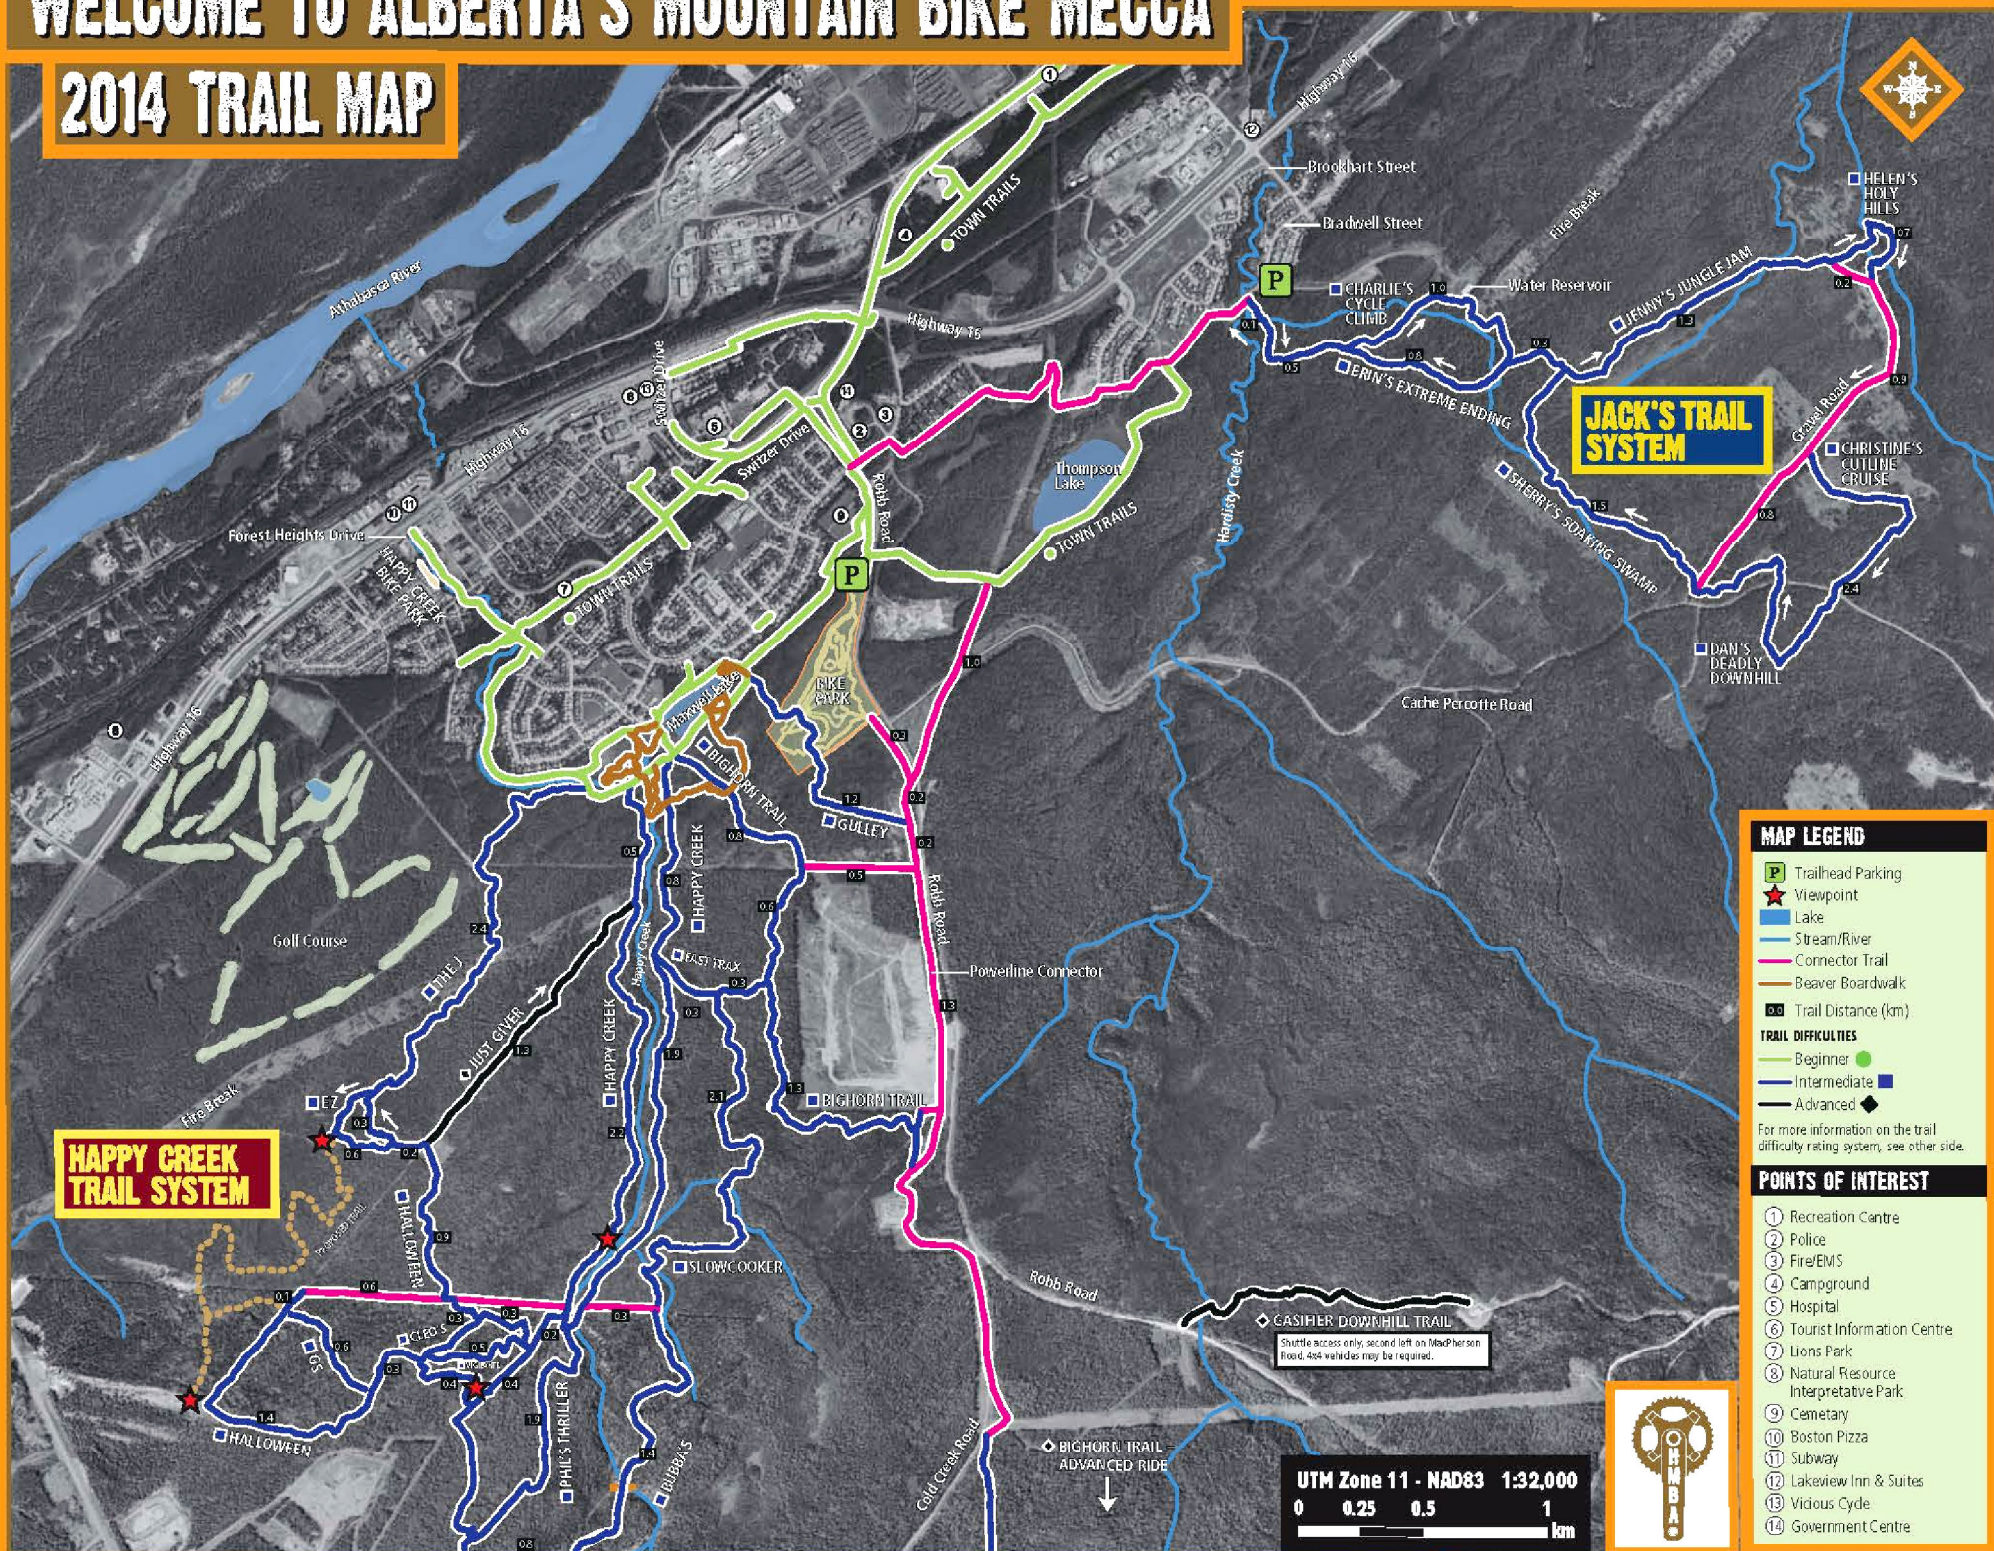

WELCOME TO ALBERTA'S MOUNTAIN BIKE MECCA

2014 TRAIL MAP

MAP LEGEND

- P Trailhead Parking
- ★ Viewpoint
- Lake
- Stream/River
- Connector Trail
- Beaver Boardwalk
- 0.0 Trail Distance (km)

TRAIL DIFFICULTIES

- Beginner
- Intermediate
- Advanced

For more information on the trail difficulty rating system, see other side.

1. **POINTS OF INTEREST**
- ① Recreation Centre
  - ② Police
  - ③ Fire/EMS
  - ④ Campground
  - ⑤ Hospital
  - ⑥ Tourist Information Centre
  - ⑦ Lions Park
  - ⑧ Natural Resource Interpretative Park
  - ⑨ Cemetery
  - ⑩ Boston Pizza
  - ⑪ Subway
  - ⑫ Lakeview Inn & Suites
  - ⑬ Vicious Cycle
  - ⑭ Government Centre

HAPPY CREEK TRAIL SYSTEM

JACK'S TRAIL SYSTEM

UTM Zone 11 - NAD83 1:32,000

0 0.25 0.5 1 km

◆ BIGHORN TRAIL ADVANCED RIDE